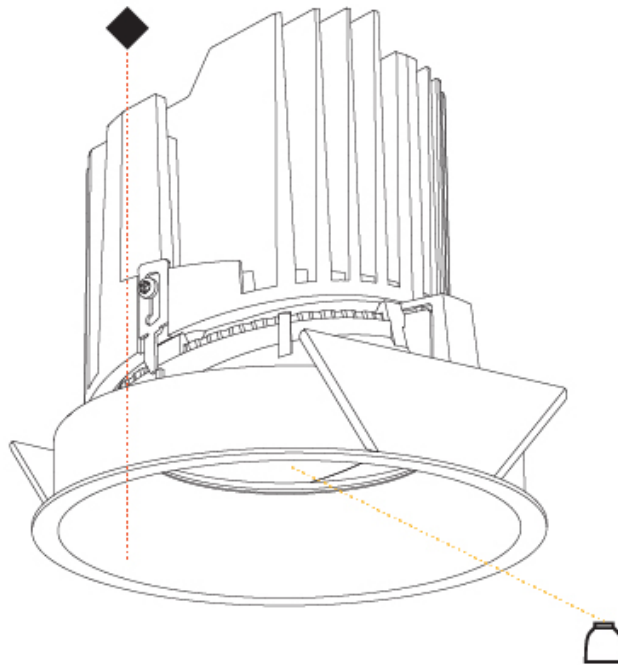

BIONIQ ROUND SEMI ADJUSTABLE RECESSED

A35296-

PROJECT

TYPE

SPECIFIER

QUANTITY

DATE

A